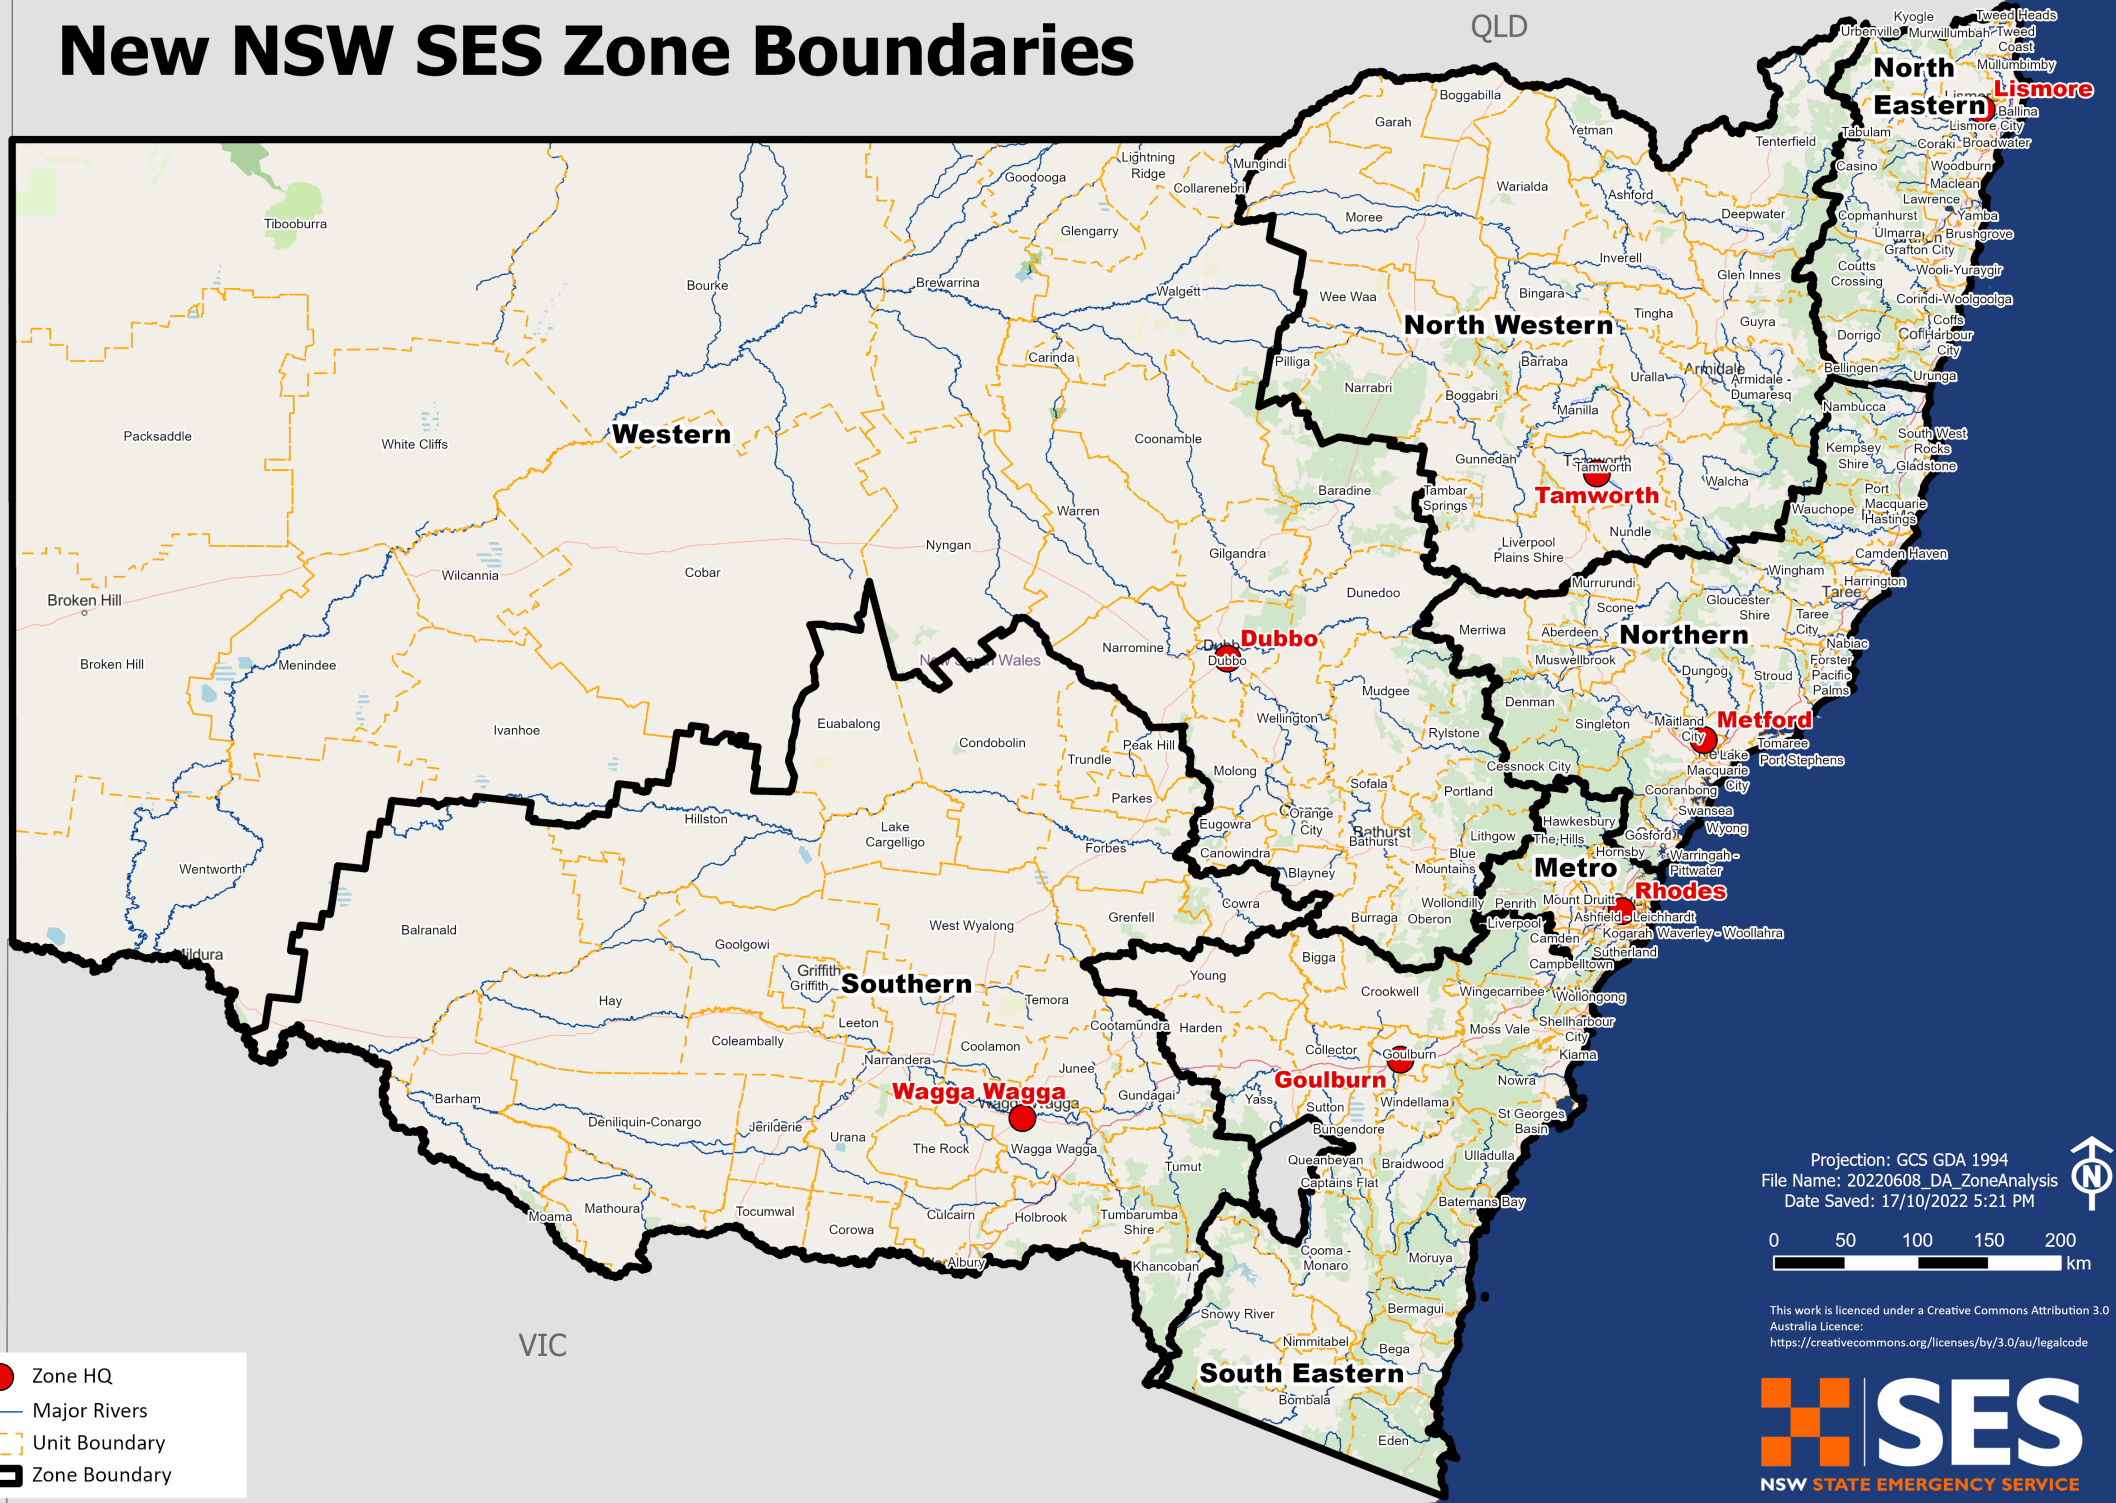

New NSW SES Zone Boundaries

SA

QLD

VIC

Projection: GCS GDA 1994
 File Name: 20220608_DA_ZoneAnalysis
 Date Saved: 17/10/2022 5:21 PM

- Zone HQ
- Major Rivers
- Unit Boundary
- Zone Boundary

This work is licensed under a Creative Commons Attribution 3.0 Australia Licence:
<https://creativecommons.org/licenses/by/3.0/au/legalcode>